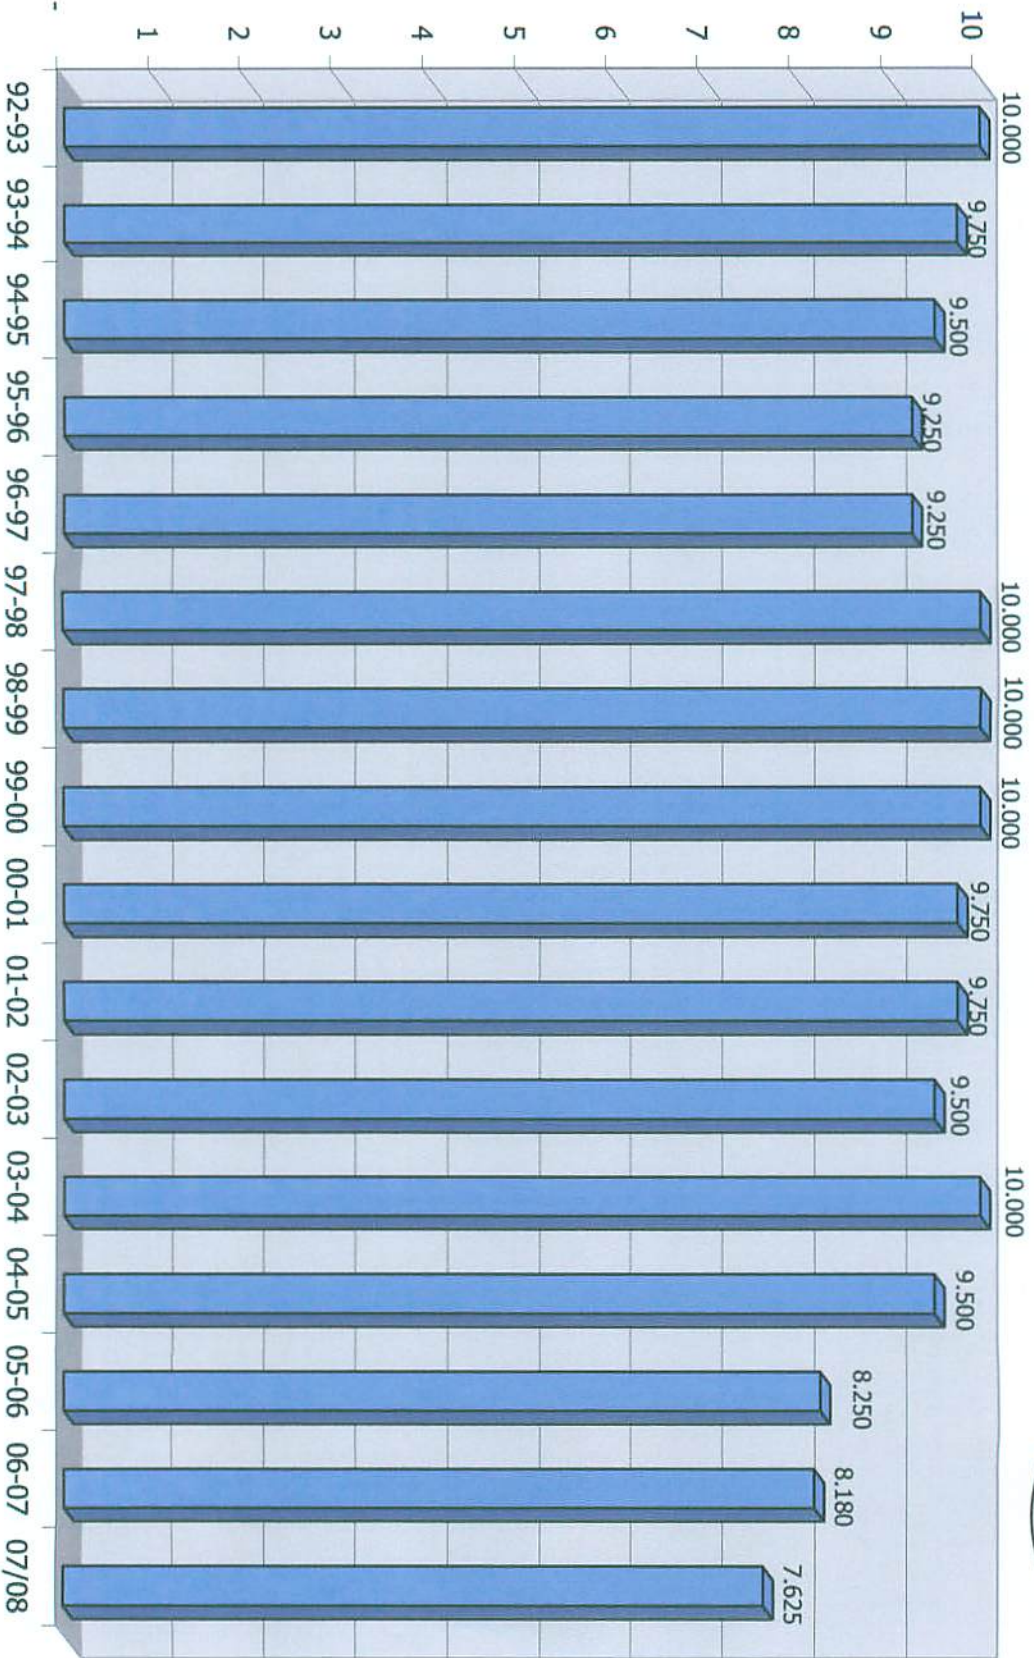

Wakulla County Historical Millage Rates

Brent X. Thurmond, CPA
Clerk of Court

8/21/2008